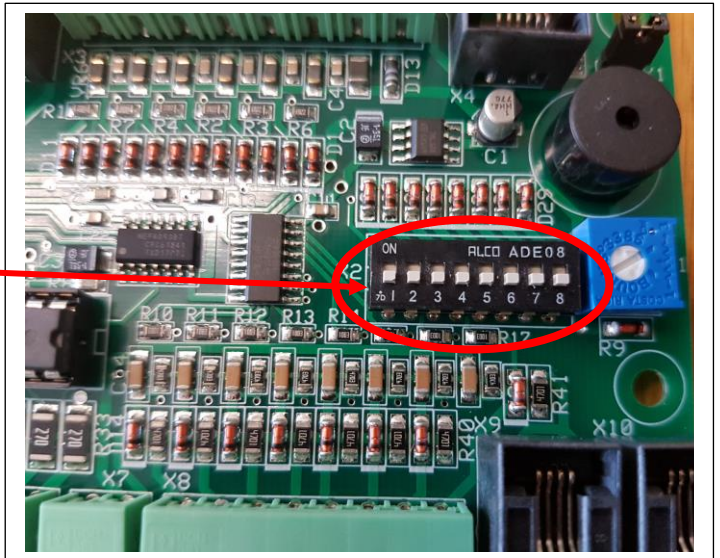

Bottom sound ON:  
On all buttons.

Bottom sound OFF:  
On all buttons.

Bottom sound ON:  
On button 3 6 and 7.