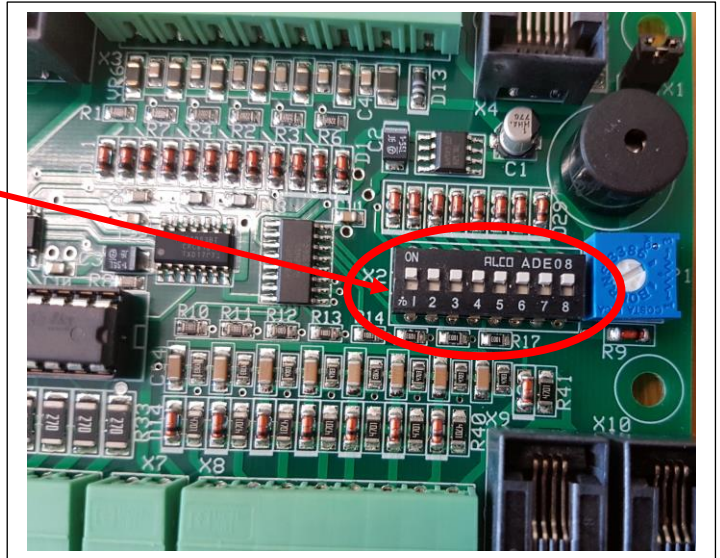

Bottom sound ON:  
On all buttons.

Bottom sound OFF:  
On all buttons.

Bottom sound ON:  
On button 3 6 and 7.